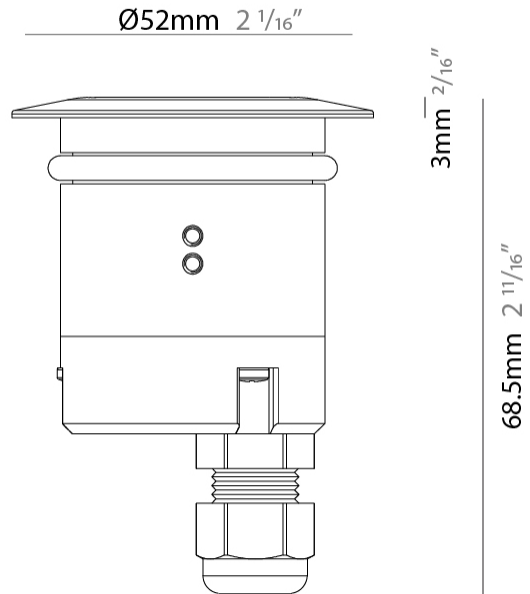

GENERAL

Series: Caliber
Subseries: Caliber Wall
Brand: Unonovesette
Division: Exterior
Mounting Type: Recessed
Mounting Location: Wall
Subcategory: Step Light

PHYSICAL

Shape: Round
Diameter (mm): 52
Diameter (in): 2 1/16
Height (mm): 68.5
Height (in): 2 11/16
Light Distribution: Direct
Weight (kg): 0.208
Weight (lbs): 0.46
Installation Requirement: Housing box / Fixing springs
Diffuser: Extra clear / Frosted glass 4mm
Fixture Finish: [ASB / SST](#)
Fixture Material: Stainless Steel AISI 316L
Cable Details: 350mm NS20N PCP 2x0.5 mm2

ELECTRICAL

Lamp Type: LED
Input Wattage (W): 3.92
Total Output Wattage (W): 2
Dimming: 0-10V Dimming / Phase Dimming (120Vac Only)
Driver Included: No
Driver Location: Remote
Driver Type: Constant Voltage - Universal
Driver Class: Class 2
Input Voltage (V): 120 - 277
Output Voltage (V): 24

LED

Number of LEDs: 1
Color Temperature (°K): [2200 / 2700 / 3000 / 4000](#)
Max. Delivered Lumen (lm): 127
CRI: >90 CRI
Lamp Life (hrs): 100000

OPTICAL

Optic°: [10 / 40](#)
Beam Angle: Narrow / Wide

RATINGS AND CERTIFICATIONS

Certified By: Certified for North American Standards
IP rating: IP68 (not for permanent immersion)
IK Rating: IK08
Marine Grade: Stainless Steel AISI 316L

PROJECT
TYPE
SPECIFIER
QUANTITY
DATE